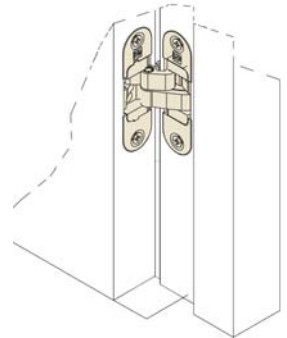

Royde & Tucker Kubica K6200 Hinge

LEFT HAND

RIGHT HAND

- 95x23.3x29.6mm concealed hinge
- Fully adjustable mechanism allows 3 way fine-tuning without removing the unit from the door
- Radiused forends for easier door/frame preparation
- 180° opening where frame detail allows
- Handed left and right (see above)
- Suitable for doors up to 1000mm wide and 2700mm high
- Maximum adjusted door weight 60kg (on 600mm wide leaf)
- Successfully tested to 200,000 cycles
- Wear resistant discs avoid need for lubricating
- Minimum door thickness 30mm
- Zamak
- Available in Satin Chrome, Satin Nickel or Polished Gold

e-mail: sales@ratman.co.uk

Web technical product download sheet

Royde & Tucker

1. Turn the adjustment grain (vertical movement) clockwise until complete detachment of the connecting rods.

2. Turn the adjustment grain on the door side of the hinge counter clockwise until the hinge body arrives at the limit of the carcass.

3. Set the three hinges on the jamb millings and fix them with the specific screws.

4. Insert a spacer (4 mm) under the panel.

5. Set the panel at 90° angle to the jamb. Without removing the spacer of point 4, gradually insert the three hinges.

6. Set the three hinges with the specific screws.

7. Begin the adjustment on three axis, starting with the top hinge.

8. Loosen the vertical adjustment grain of all the three hinges by turning it counter clockwise until the panel is laid on the spacer.