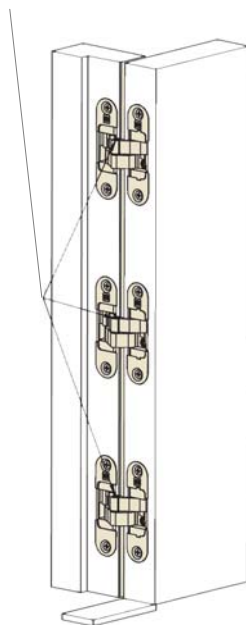

Royde & Tucker Kubica K6200 Hinge

LEFT HAND

RIGHT HAND

- 95x23.3x29.6mm concealed hinge
- Fully adjustable mechanism allows 3 way fine-tuning without removing the unit from the door
- Radiused forends for easier door/frame preparation
- 180° opening where frame detail allows
- Handed left and right (see above)
- Suitable for doors up to 1000mm wide and 2700mm high
- Maximum adjusted door weight 60kg (on 600mm wide leaf)
- Successfully tested to 200,000 cycles
- Wear resistant discs avoid need for lubricating
- Minimum door thickness 30mm
- Zamak
- Available in Satin Chrome, Satin Nickel or Polished Gold

e-mail: sales@ratman.co.uk

Web technical product download sheet

Royde & Tucker

1. Turn the adjustment grain (vertical movement) clockwise until complete detachment of the connecting rods.

2. Turn the adjustment grain on the door side of the hinge counter clockwise until the hinge body arrives at the limit of the carcass.

3. Set the three hinges on the jamb millings and fix them with the specific screws.

4. Insert a spacer (4 mm) under the panel.

5. Set the panel at 90° angle to the jamb. Without removing the spacer of point 4, gradually insert the three hinges.

6. Set the three hinges with the specific screws.

7. Begin the adjustment on three axis, starting with the top hinge.

8. Loosen the vertical adjustment grain of all the three hinges by turning it counter clockwise until the panel is laid on the spacer.