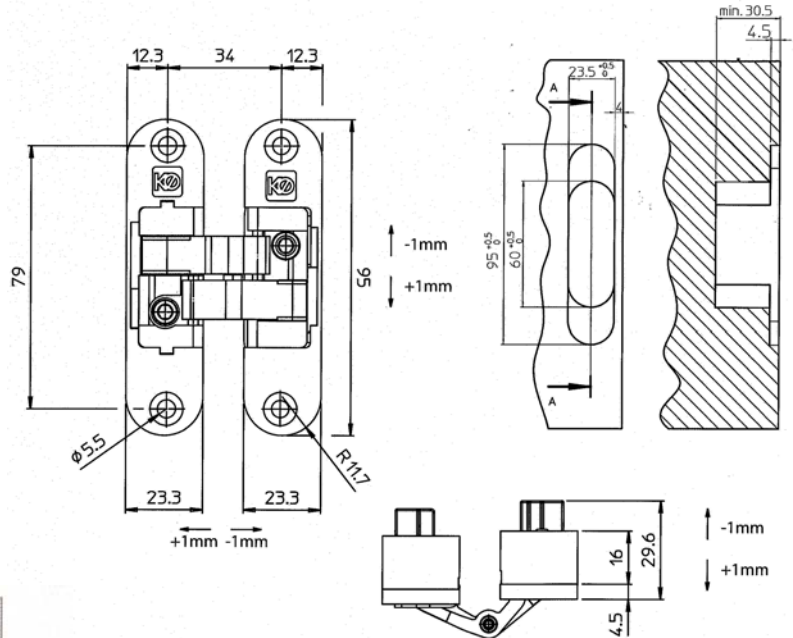

Royde & Tucker Kubica K6200 Hinge

LEFT HAND

RIGHT HAND

- 95x23.3x29.6mm concealed hinge
- Fully adjustable mechanism allows 3 way fine-tuning without removing the unit from the door
- Radiused forends for easier door/frame preparation
- 180° opening where frame detail allows
- Handed left and right (see above)
- Suitable for doors up to 1000mm wide and 2700mm high
- Maximum adjusted door weight 60kg (on 600mm wide leaf)
- Successfully tested to 200,000 cycles
- Wear resistant discs avoid need for lubricating
- Minimum door thickness 30mm
- Zamak
- Available in Satin Chrome, Satin Nickel or Polished Gold

e-mail: sales@ratman.co.uk

Web technical product download sheet

Royde & Tucker

1. Turn the adjustment grain (vertical movement) clockwise until complete detachment of the connecting rods.

2. Turn the adjustment grain on the door side of the hinge counter clockwise until the hinge body arrives at the limit of the carcass.