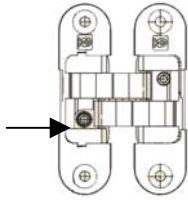

Royde & Tucker Kubica K6200 Hinge

LEFT HAND

RIGHT HAND

- 95x23.3x29.6mm concealed hinge
- Fully adjustable mechanism allows 3 way fine-tuning without removing the unit from the door
- Radiused forends for easier door/frame preparation
- 180° opening where frame detail allows
- Handed left and right (see above)
- Suitable for doors up to 1000mm wide and 2700mm high
- Maximum adjusted door weight 60kg (on 600mm wide leaf)
- Successfully tested to 200,000 cycles
- Wear resistant discs avoid need for lubricating
- Minimum door thickness 30mm
- Zamak
- Available in Satin Chrome, Satin Nickel or Polished Gold

e-mail: sales@ratman.co.uk

Web technical product download sheet

Royde & Tucker

1. Turn the adjustment grain (vertical movement) clockwise until complete detachment of the connecting rods.

2. Turn the adjustment grain on the door side of the hinge counter clockwise until the hinge body arrives at the limit of the carcass.

3. Set the three hinges on the jamb millings and fix them with the specific screws.

4. Insert a spacer (4 mm) under the panel.

5. Set the panel at 90° angle to the jamb. Without removing the spacer of point 4, gradually insert the three hinges.