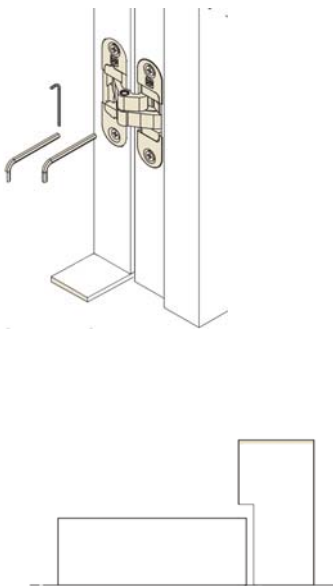

Royde & Tucker Kubica K6200 Hinge

LEFT HAND

RIGHT HAND

- 95x23.3x29.6mm concealed hinge
- Fully adjustable mechanism allows 3 way fine-tuning without removing the unit from the door
- Radiused forends for easier door/frame preparation
- 180° opening where frame detail allows
- Handed left and right (see above)
- Suitable for doors up to 1000mm wide and 2700mm high
- Maximum adjusted door weight 60kg (on 600mm wide leaf)
- Successfully tested to 200,000 cycles
- Wear resistant discs avoid need for lubricating
- Minimum door thickness 30mm
- Zamak
- Available in Satin Chrome, Satin Nickel or Polished Gold

e-mail: sales@ratman.co.uk

Web technical product download sheet

Royde & Tucker

1. Turn the adjustment grain (vertical movement) clockwise until complete detachment of the connecting rods.

2. Turn the adjustment grain on the door side of the hinge counter clockwise until the hinge body arrives at the limit of the carcass.

3. Set the three hinges on the jamb millings and fix them with the specific screws.

4. Insert a spacer (4 mm) under the panel.

5. Set the panel at 90° angle to the jamb. Without removing the spacer of point 4, gradually insert the three hinges.

6. Set the three hinges with the specific screws.

7. Begin the adjustment on three axis, starting with the top hinge.

8. Loosen the vertical adjustment grain of all the three hinges by turning it counter clockwise until the panel is laid on the spacer.