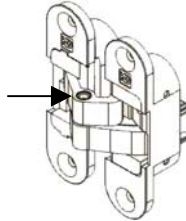

Royde & Tucker Kubica K6200 Hinge

LEFT HAND

RIGHT HAND

- 95x23.3x29.6mm concealed hinge
- Fully adjustable mechanism allows 3 way fine-tuning without removing the unit from the door
- Radiused forends for easier door/frame preparation
- 180° opening where frame detail allows
- Handed left and right (see above)
- Suitable for doors up to 1000mm wide and 2700mm high
- Maximum adjusted door weight 60kg (on 600mm wide leaf)
- Successfully tested to 200,000 cycles
- Wear resistant discs avoid need for lubricating
- Minimum door thickness 30mm
- Zamak
- Available in Satin Chrome, Satin Nickel or Polished Gold

e-mail: sales@ratman.co.uk

Web technical product download sheet

Royde & Tucker

1. Turn the adjustment grain (vertical movement) clockwise until complete detachment of the connecting rods.

2. Turn the adjustment grain on the door side of the hinge counter clockwise until the hinge body arrives at the limit of the carcass.

3. Set the three hinges on the jamb millings and fix them with the specific screws.

4. Insert a spacer (4 mm) under the panel.

5. Set the panel at 90° angle to the jamb. Without removing the spacer of point 4, gradually insert the three hinges.