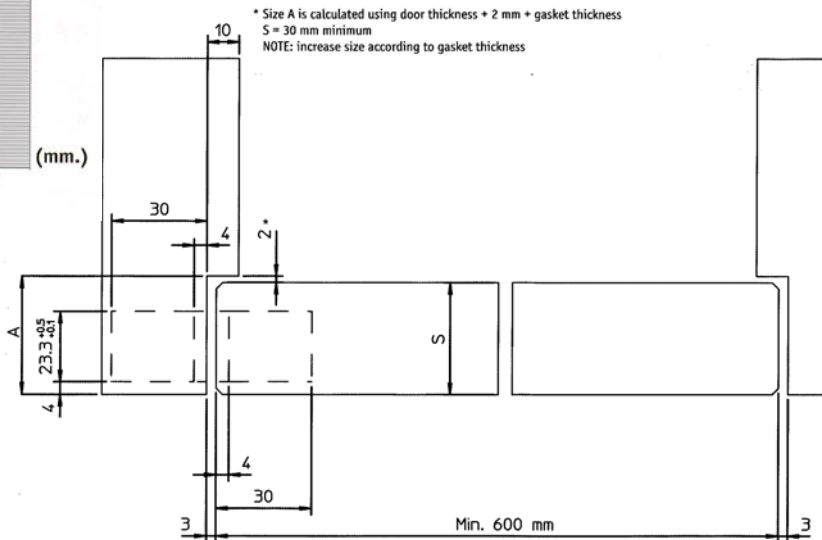

Royde & Tucker Kubica K6200 Hinge

LEFT HAND

RIGHT HAND

- 95x23.3x29.6mm concealed hinge
- Fully adjustable mechanism allows 3 way fine-tuning without removing the unit from the door
- Radiused forends for easier door/frame preparation
- 180° opening where frame detail allows
- Handed left and right (see above)
- Suitable for doors up to 1000mm wide and 2700mm high
- Maximum adjusted door weight 60kg (on 600mm wide leaf)
- Successfully tested to 200,000 cycles
- Wear resistant discs avoid need for lubricating
- Minimum door thickness 30mm
- Zamak
- Available in Satin Chrome, Satin Nickel or Polished Gold

e-mail: sales@ratman.co.uk

Web technical product download sheet

Royde & Tucker

1. Turn the adjustment grain (vertical movement) clockwise until complete detachment of the connecting rods.

2. Turn the adjustment grain on the door side of the hinge counter clockwise until the hinge body arrives at the limit of the carcass.