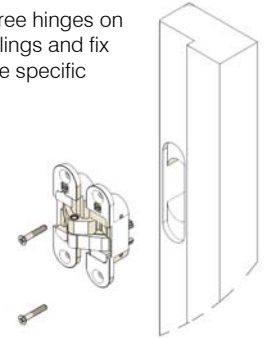

Royde & Tucker Kubica K6200 Hinge

LEFT HAND

RIGHT HAND

- 95x23.3x29.6mm concealed hinge
- Fully adjustable mechanism allows 3 way fine-tuning without removing the unit from the door
- Radiused forends for easier door/frame preparation
- 180° opening where frame detail allows
- Handed left and right (see above)
- Suitable for doors up to 1000mm wide and 2700mm high
- Maximum adjusted door weight 60kg (on 600mm wide leaf)
- Successfully tested to 200,000 cycles
- Wear resistant discs avoid need for lubricating
- Minimum door thickness 30mm
- Zamak
- Available in Satin Chrome, Satin Nickel or Polished Gold

e-mail: sales@ratman.co.uk

Web technical product download sheet

Royde & Tucker

1. Turn the adjustment grain (vertical movement) clockwise until complete detachment of the connecting rods.

2. Turn the adjustment grain on the door side of the hinge counter clockwise until the hinge body arrives at the limit of the carcass.

3. Set the three hinges on the jamb millings and fix them with the specific screws.

4. Insert a spacer (4 mm) under the panel.

5. Set the panel at 90° angle to the jamb. Without removing the spacer of point 4, gradually insert the three hinges.