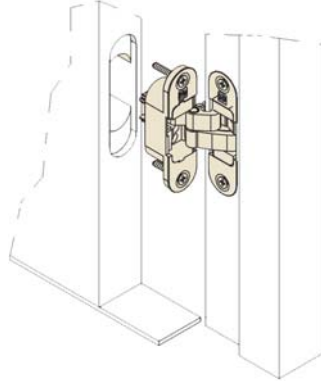

Royde & Tucker Kubica K6200 Hinge

LEFT HAND

RIGHT HAND

- 95x23.3x29.6mm concealed hinge
- Fully adjustable mechanism allows 3 way fine-tuning without removing the unit from the door
- Radiused forends for easier door/frame preparation
- 180° opening where frame detail allows
- Handed left and right (see above)
- Suitable for doors up to 1000mm wide and 2700mm high
- Maximum adjusted door weight 60kg (on 600mm wide leaf)
- Successfully tested to 200,000 cycles
- Wear resistant discs avoid need for lubricating
- Minimum door thickness 30mm
- Zamak
- Available in Satin Chrome, Satin Nickel or Polished Gold

e-mail: sales@ratman.co.uk

Web technical product download sheet

Royde & Tucker

1. Turn the adjustment grain (vertical movement) clockwise until complete detachment of the connecting rods.

2. Turn the adjustment grain on the door side of the hinge counter clockwise until the hinge body arrives at the limit of the carcass.

3. Set the three hinges on the jamb millings and fix them with the specific screws.

4. Insert a spacer (4 mm) under the panel.

5. Set the panel at 90° angle to the jamb. Without removing the spacer of point 4, gradually insert the three hinges.

6. Set the three hinges with the specific screws.

7. Begin the adjustment on three axis, starting with the top hinge.

8. Loosen the vertical adjustment grain of all the three hinges by turning it counter clockwise until the panel is laid on the spacer.