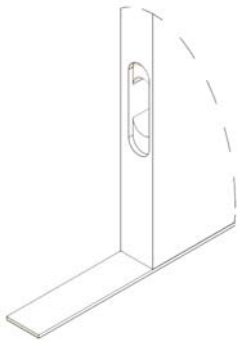

Royde & Tucker Kubica K6200 Hinge

LEFT HAND

RIGHT HAND

- 95x23.3x29.6mm concealed hinge
- Fully adjustable mechanism allows 3 way fine-tuning without removing the unit from the door
- Radiused forends for easier door/frame preparation
- 180° opening where frame detail allows
- Handed left and right (see above)
- Suitable for doors up to 1000mm wide and 2700mm high
- Maximum adjusted door weight 60kg (on 600mm wide leaf)
- Successfully tested to 200,000 cycles
- Wear resistant discs avoid need for lubricating
- Minimum door thickness 30mm
- Zamak
- Available in Satin Chrome, Satin Nickel or Polished Gold

e-mail: sales@ratman.co.uk

Web technical product download sheet

Royde & Tucker

1. Turn the adjustment grain (vertical movement) clockwise until complete detachment of the connecting rods.

2. Turn the adjustment grain on the door side of the hinge counter clockwise until the hinge body arrives at the limit of the carcass.

3. Set the three hinges on the jamb millings and fix them with the specific screws.

4. Insert a spacer (4 mm) under the panel.

5. Set the panel at 90° angle to the jamb. Without removing the spacer of point 4, gradually insert the three hinges.