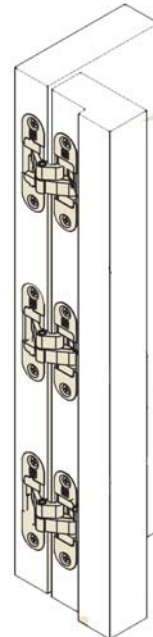

9. Adjust the hinges by turning the grain located on the frame until the door is in line with the jamb.