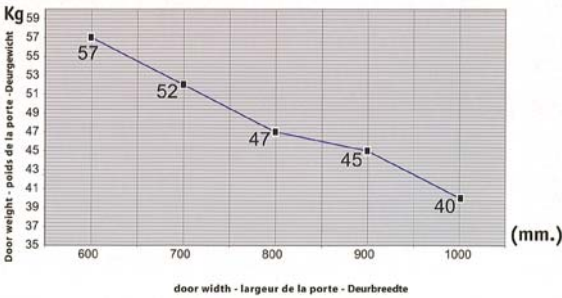

Royde & Tucker Kubica K6200 Hinge

LEFT HAND

RIGHT HAND

- 95x23.3x29.6mm concealed hinge
- Fully adjustable mechanism allows 3 way fine-tuning without removing the unit from the door
- Radiused forends for easier door/frame preparation
- 180° opening where frame detail allows
- Handed left and right (see above)
- Suitable for doors up to 1000mm wide and 2700mm high
- Maximum adjusted door weight 60kg (on 600mm wide leaf)
- Successfully tested to 200,000 cycles
- Wear resistant discs avoid need for lubricating
- Minimum door thickness 30mm
- Zamak
- Available in Satin Chrome, Satin Nickel or Polished Gold